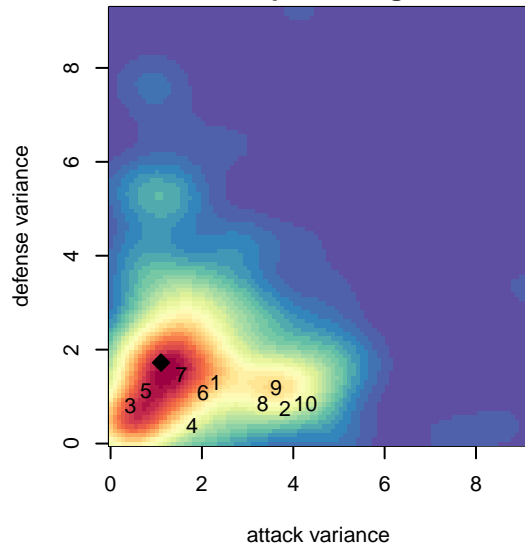

GS Surf A B99

GS Surf
 Bothel, WA
 B99 total strength=1759
 attack=31.94 defense=24.08
 fall league = RCL B99 Div 1

alt names used:
 GREATER SEATTLE SURF GS SURF B99A (V
 GS Surf B99 A
 GREATER SEATTLE SURF GS SURF B99A (V
 GS Surf B99 A
 GS Surf B99 A (WA)

Venues played:
 2017 Nike Crossfire Challenge Super Group U'
 2017 RCL B99 Div 1
 2017 Timbers Winter Showcase 1999 FWRL U
 2017 WYS Championship B99
 2017 FWRL NW B99

GS Surf A B99
 Dots are actual minus expected GF (blue circles) and GA (red triangles).
 Blue line is smoothed change in attack strength. Red is smoothed change in defense strength.

**attack and defense variance (black dot)
relative to other teams
and top 10 in region**

**attack and defense rating
relative to others at age
and all opponents in last 13 months**

Performance relative to 13 month average