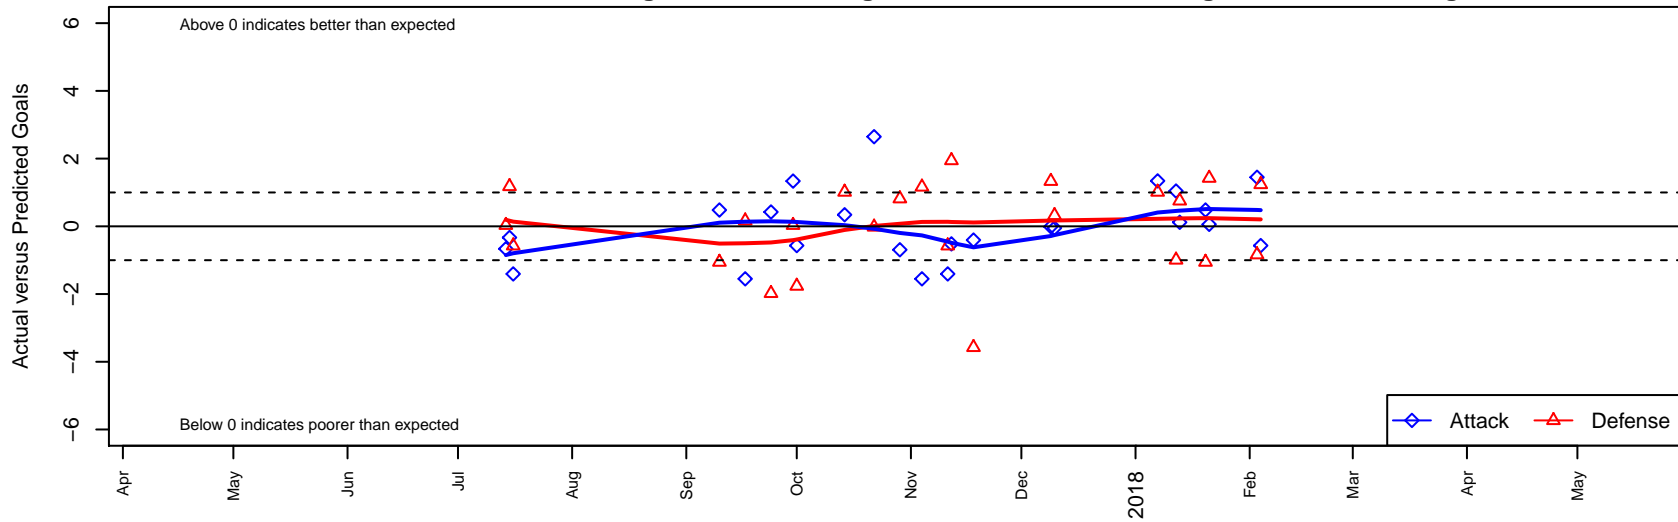

GS Surf A B99

GS Surf
 Bothel, WA
 B99 total strength=1759
 attack=31.94 defense=24.08
 fall league = RCL B99 Div 1

alt names used:
 GREATER SEATTLE SURF GS SURF B99A (V
 GS Surf B99 A
 GREATER SEATTLE SURF GS SURF B99A (V
 GS Surf B99 A
 GS Surf B99 A (WA)

Venues played:
 2017 Nike Crossfire Challenge Super Group U'
 2017 RCL B99 Div 1
 2017 Timbers Winter Showcase 1999 FWRL U
 2017 WYS Championship B99
 2017 FWRL NW B99

GS Surf A B99
 Dots are actual minus expected GF (blue circles) and GA (red triangles).
 Blue line is smoothed change in attack strength. Red is smoothed change in defense strength.

**attack and defense variance (black dot)
relative to other teams
and top 10 in region**

**attack and defense rating
relative to others at age
and all opponents in last 13 months**

Performance relative to 13 month average