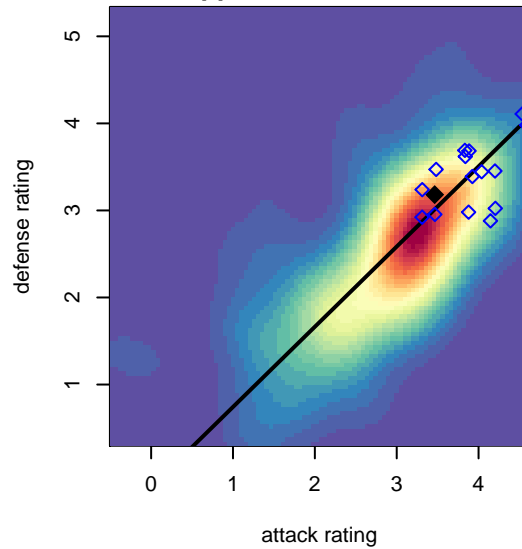

GS Surf A B99

GS Surf
 Bothel, WA
 B99 total strength=1759
 attack=31.94 defense=24.08
 fall league = RCL B99 Div 1

alt names used:
 GREATER SEATTLE SURF GS SURF B99A (V
 GS Surf B99 A
 GREATER SEATTLE SURF GS SURF B99A (V
 GS Surf B99 A
 GS Surf B99 A (WA)

Venues played:
 2017 Nike Crossfire Challenge Super Group U'
 2017 RCL B99 Div 1
 2017 Timbers Winter Showcase 1999 FWRL U
 2017 WYS Championship B99
 2017 FWRL NW B99

GS Surf A B99
 Dots are actual minus expected GF (blue circles) and GA (red triangles).
 Blue line is smoothed change in attack strength. Red is smoothed change in defense strength.

**attack and defense variance (black dot)
relative to other teams
and top 10 in region**

**attack and defense rating
relative to others at age
and all opponents in last 13 months**

Performance relative to 13 month average