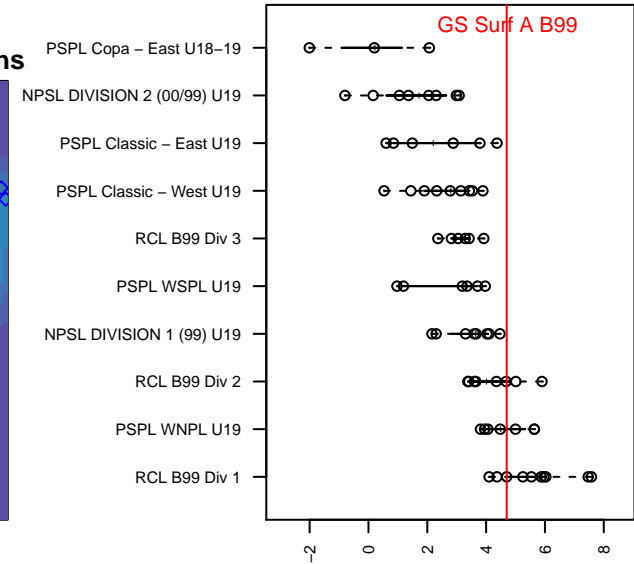

GS Surf A B99

GS Surf
 Bothel, WA
 B99 total strength=1759
 attack=31.94 defense=24.08
 fall league = RCL B99 Div 1

alt names used:
 GREATER SEATTLE SURF GS SURF B99A (V
 GS Surf B99 A
 GREATER SEATTLE SURF GS SURF B99A (V
 GS Surf B99 A
 GS Surf B99 A (WA)

Venues played:
 2017 Nike Crossfire Challenge Super Group U'
 2017 RCL B99 Div 1
 2017 Timbers Winter Showcase 1999 FWRL U
 2017 WYS Championship B99
 2017 FWRL NW B99

GS Surf A B99
 Dots are actual minus expected GF (blue circles) and GA (red triangles).
 Blue line is smoothed change in attack strength. Red is smoothed change in defense strength.

**attack and defense variance (black dot)
relative to other teams
and top 10 in region**

**attack and defense rating
relative to others at age
and all opponents in last 13 months**

Performance relative to 13 month average